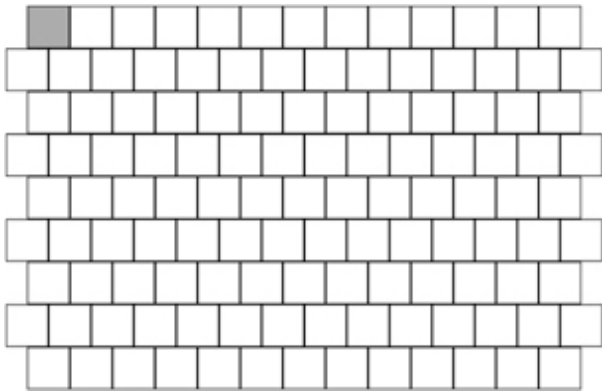

RUNNERBOND PATTERN

67% PIONEER SQUARE 8 X 8 - 33% PIONEER STONE 4 X 8

OFF SET PATTERN- 100% PIONEER SQUARE 8 X 8

100 % PIONEER XL 12 X 12

RANDOM PATTERN 3 SIZE PIONEER

24% PIONEER 4 X 8 - 40% PIONEER SQUARE 8 X 8- 36% PIONEER XL 12 X 12