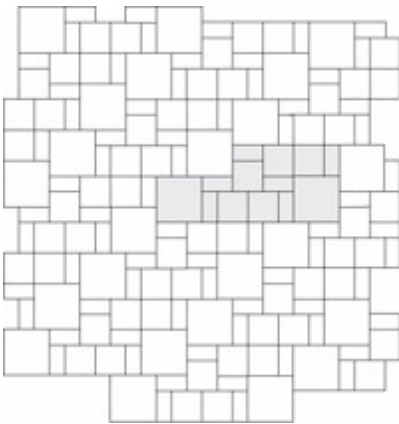

RUNNERBOND PATTERN

67% PIONEER SQUARE 8 X 8 - 33% PIONEER STONE 4 X 8

OFF SET PATTERN- 100% PIONEER SQUARE 8 X 8

100 % PIONEER XL 12 X 12

RANDOM PATTERN 3 SIZE PIONEER

24% PIONEER 4 X 8 - 40% PIONEER SQUARE 8 X 8- 36% PIONEER XL 12 X 12