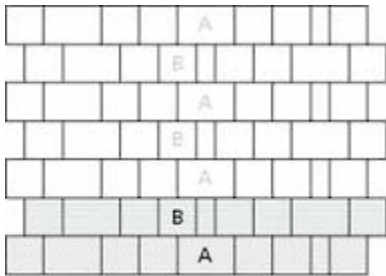

PARISAN 3 SIZE RANDOM BOND PATTERN

7%- SMALL 3 X 6 / 50%- MEDIUM 6 X 6 / 43%- LARGE 6 X 9

PARISAN 3 SIZE RUNNER BOND PATTERN

5%- SMALL 3 X 6 / 93%- MEDIUM 6 X 6 / 32%- LARGE 6 X 9

PARISAN 4 SIZE RANDOM PATTERN

20%- XL-9 X 12 / 50%-LARGE 6 X 9 / 20%- MEDIUM 6 X 6 / 10%- SMALL 3 X 6