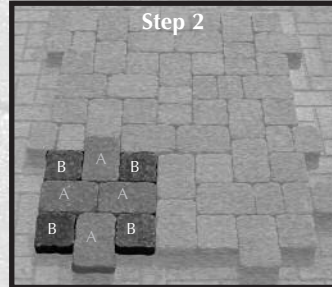

THE Athena COLLECTION

Athena "Random Pattern" Installation Instructions

6.3" x 9.4" x 2.36"
160mm x 240mm x 60mm

6.3" x 6.3" x 2.36"
160mm x 160mm x 60mm

4.7" x 6.3" x 2.36"
120mm x 160mm x 60mm

Achieving this decorative, random pattern with the Athena Stone is easy. You will need the "Athena Medium & Small Pack" and "The Athena Large Pack." Then just follow these 4 simple steps:

Start by making a cross shape using 4 of the large (A) pavers.

Next, fill in the intersections of the cross shape using the medium (B) pavers.

Repeat the cross shape, but for every 6 large (A) pavers used, substitute 2 small (C) pavers.

Continue, filling in holes with appropriate-sized pavers.

	Dimensions	Square Ft. Per Bundle	Pieces Per Bundle	Pieces Per Square Ft.	Weight LBS Per Bundle	Sections Per Bundle	Pieces Per Section	Square Ft. Per Section	Layers Per Bundle
Athena Medium & Small Pack	6.2 x 6.2 x 2.36 160 x 160 x 60	98	MED. 288 SM. 96	MED. 4 SM. 5.3	2496	8	N/A	N/A	8
	6.2 x 4.7 x 2.36 160 x 120 x 60								
Athena Large Pack	6.2 x 9.25 x 2.36 160 x 235 x 60	98	240	2.5	2496	5	48	19.6	8