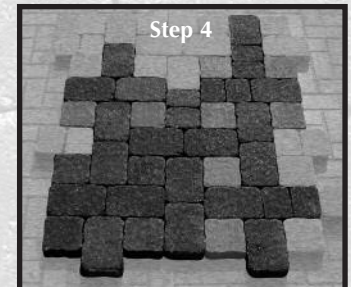

THE Athena COLLECTION

Athena "Random Pattern" Installation Instructions

6.3" x 9.4" x 2.36"
160mm x 240mm x 60mm

6.3" x 6.3" x 2.36"
160mm x 160mm x 60mm

4.7" x 6.3" x 2.36"
120mm x 160mm x 60mm

Achieving this decorative, random pattern with the Athena Stone is easy. You will need the "Athena Medium & Small Pack" and "The Athena Large Pack." Then just follow these 4 simple steps:

Start by making a cross shape using 4 of the large (A) pavers.

Next, fill in the intersections of the cross shape using the medium (B) pavers.

Repeat the cross shape, but for every 6 large (A) pavers used, substitute 2 small (C) pavers.

Continue, filling in holes with appropriate-sized pavers.

	Dimensions	Square Ft. Per Bundle	Pieces Per Bundle	Pieces Per Square Ft.	Weight LBS Per Bundle	Sections Per Bundle	Pieces Per Section	Square Ft. Per Section	Layers Per Bundle
Athena Medium & Small Pack	6.2 x 6.2 x 2.36 160 x 160 x 60	98	MED. 288 SM. 96	MED. 4 SM. 5.3	2496	8	N/A	N/A	8
	6.2 x 4.7 x 2.36 160 x 120 x 60								
Athena Large Pack	6.2 x 9.25 x 2.36 160 x 235 x 60	98	240	2.5	2496	5	48	19.6	8