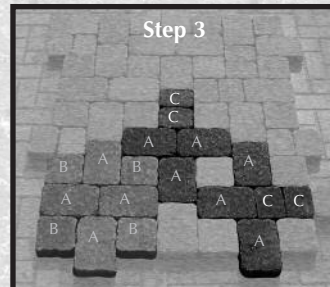

THE Athena COLLECTION

Athena "Random Pattern" Installation Instructions

6.3" x 9.4" x 2.36"
160mm x 240mm x 60mm

6.3" x 6.3" x 2.36"
160mm x 160mm x 60mm

4.7" x 6.3" x 2.36"
120mm x 160mm x 60mm

Achieving this decorative, random pattern with the Athena Stone is easy. You will need the "Athena Medium & Small Pack" and "The Athena Large Pack." Then just follow these 4 simple steps:

Start by making a cross shape using 4 of the large (A) pavers.

Next, fill in the intersections of the cross shape using the medium (B) pavers.

Repeat the cross shape, but for every 6 large (A) pavers used, substitute 2 small (C) pavers.

Continue, filling in holes with appropriate-sized pavers.

	Dimensions	Square Ft. Per Bundle	Pieces Per Bundle	Pieces Per Square Ft.	Weight LBS Per Bundle	Sections Per Bundle	Pieces Per Section	Square Ft. Per Section	Layers Per Bundle
Athena Medium & Small Pack	6.2 x 6.2 x 2.36 160 x 160 x 60	98	MED. 288 SM. 96	MED. 4 SM. 5.3	2496	8	N/A	N/A	8
	6.2 x 4.7 x 2.36 160 x 120 x 60								
Athena Large Pack	6.2 x 9.25 x 2.36 160 x 235 x 60	98	240	2.5	2496	5	48	19.6	8