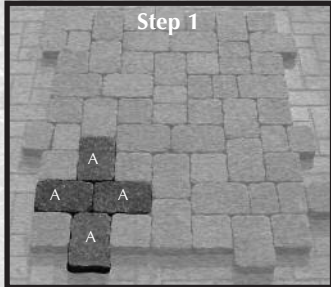

THE Athena COLLECTION

Athena "Random Pattern" Installation Instructions

6.3" x 9.4" x 2.36"
160mm x 240mm x 60mm

6.3" x 6.3" x 2.36"
160mm x 160mm x 60mm

4.7" x 6.3" x 2.36"
120mm x 160mm x 60mm

Achieving this decorative, random pattern with the Athena Stone is easy. You will need the "Athena Medium & Small Pack" and "The Athena Large Pack." Then just follow these 4 simple steps:

Start by making a cross shape using 4 of the large (A) pavers.

Next, fill in the intersections of the cross shape using the medium (B) pavers.

Repeat the cross shape, but for every 6 large (A) pavers used, substitute 2 small (C) pavers.

Continue, filling in holes with appropriate-sized pavers.

	Dimensions	Square Ft. Per Bundle	Pieces Per Bundle	Pieces Per Square Ft.	Weight LBS Per Bundle	Sections Per Bundle	Pieces Per Section	Square Ft. Per Section	Layers Per Bundle
Athena Medium & Small Pack	6.2 x 6.2 x 2.36 160 x 160 x 60	98	MED. 288 SM. 96	MED. 4 SM. 5.3	2496	8	N/A	N/A	8
	6.2 x 4.7 x 2.36 160 x 120 x 60								
Athena Large Pack	6.2 x 9.25 x 2.36 160 x 235 x 60	98	240	2.5	2496	5	48	19.6	8